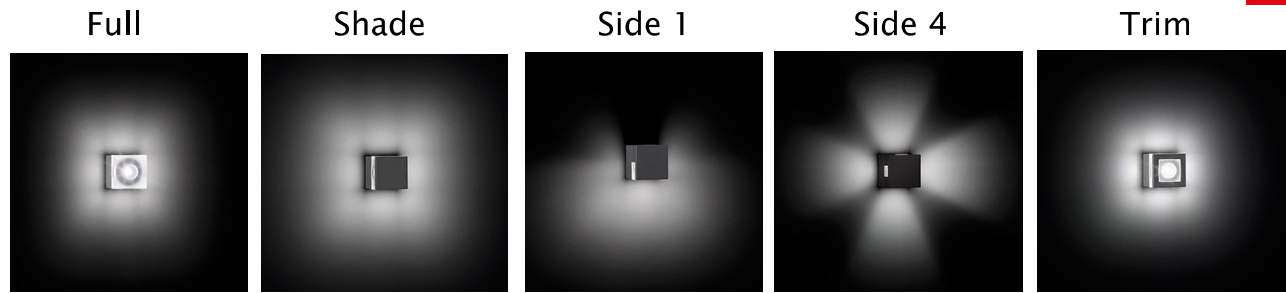

Order Guide - Alu Square Mini

Order code example

ASM-F-AA-3K-120-NA-RDR

ASM-					
Housing Style	Finish	Color Temperature	Voltage	Controls	Accessories
F Full	AA Anodized Aluminum	27K 2700k	UNV 120-277V Remote Driver Only	NA Non Dimming	JBOX Jbox cover
SH Shade		3K 3000k		0-10V 0-10V Dimming Remote	RDR Remote Driver (1:1)
S1 Side 1	AB Anodized Black	35K 3500k		ELV ELV Dimming Remote	Other options available
S4 Side 4	*Finishes Below Available MOQ30 pieces*	4K 4000k			REM Remote Emergency Battery Back-Up
TR Trim		6K 6000k			
	RED Static Red				
	AM Aluminum Metallic	GRN Static Green			
	IG Iron Gray	BLU Static Blue			
	WH Textured White	AMB Amber (turtle-friendly)			
	IR Iron Rust				
	BK Textured Black				
	CC Custom Color