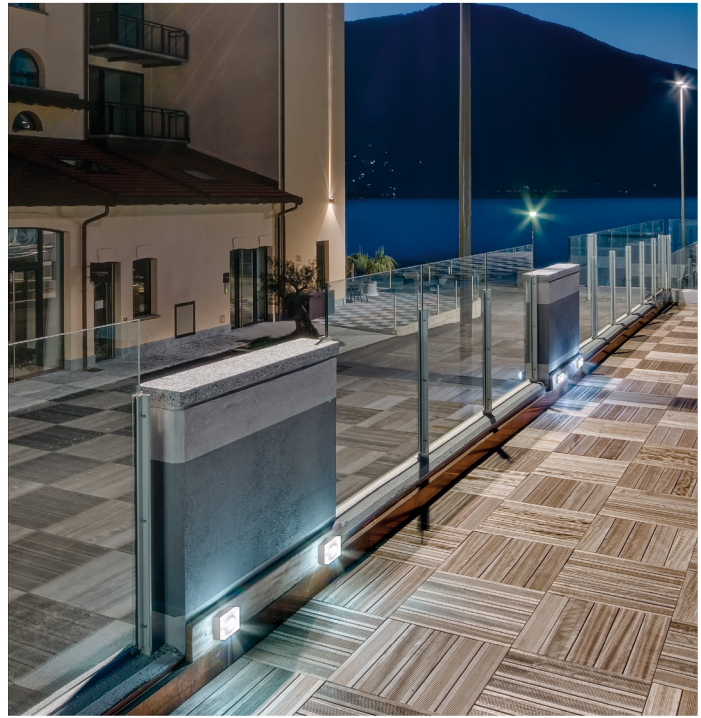

ALU SQUARE MINI

Wall sconce series. Fixtures consist of:

- Multi-step powder-coat painting process, optimized against UV rays and corrosion.
- Copper-free precision machined anodized aluminum housing and optical compartment.
- Satin UV-stabilized diffuser.
- Custom molded, anti-aging gasket(s).
- Stainless steel external hardware.
- Custom MCPCB utilized to maximize heat dissipation and promote a long LED life.
- Wall effects light emission.